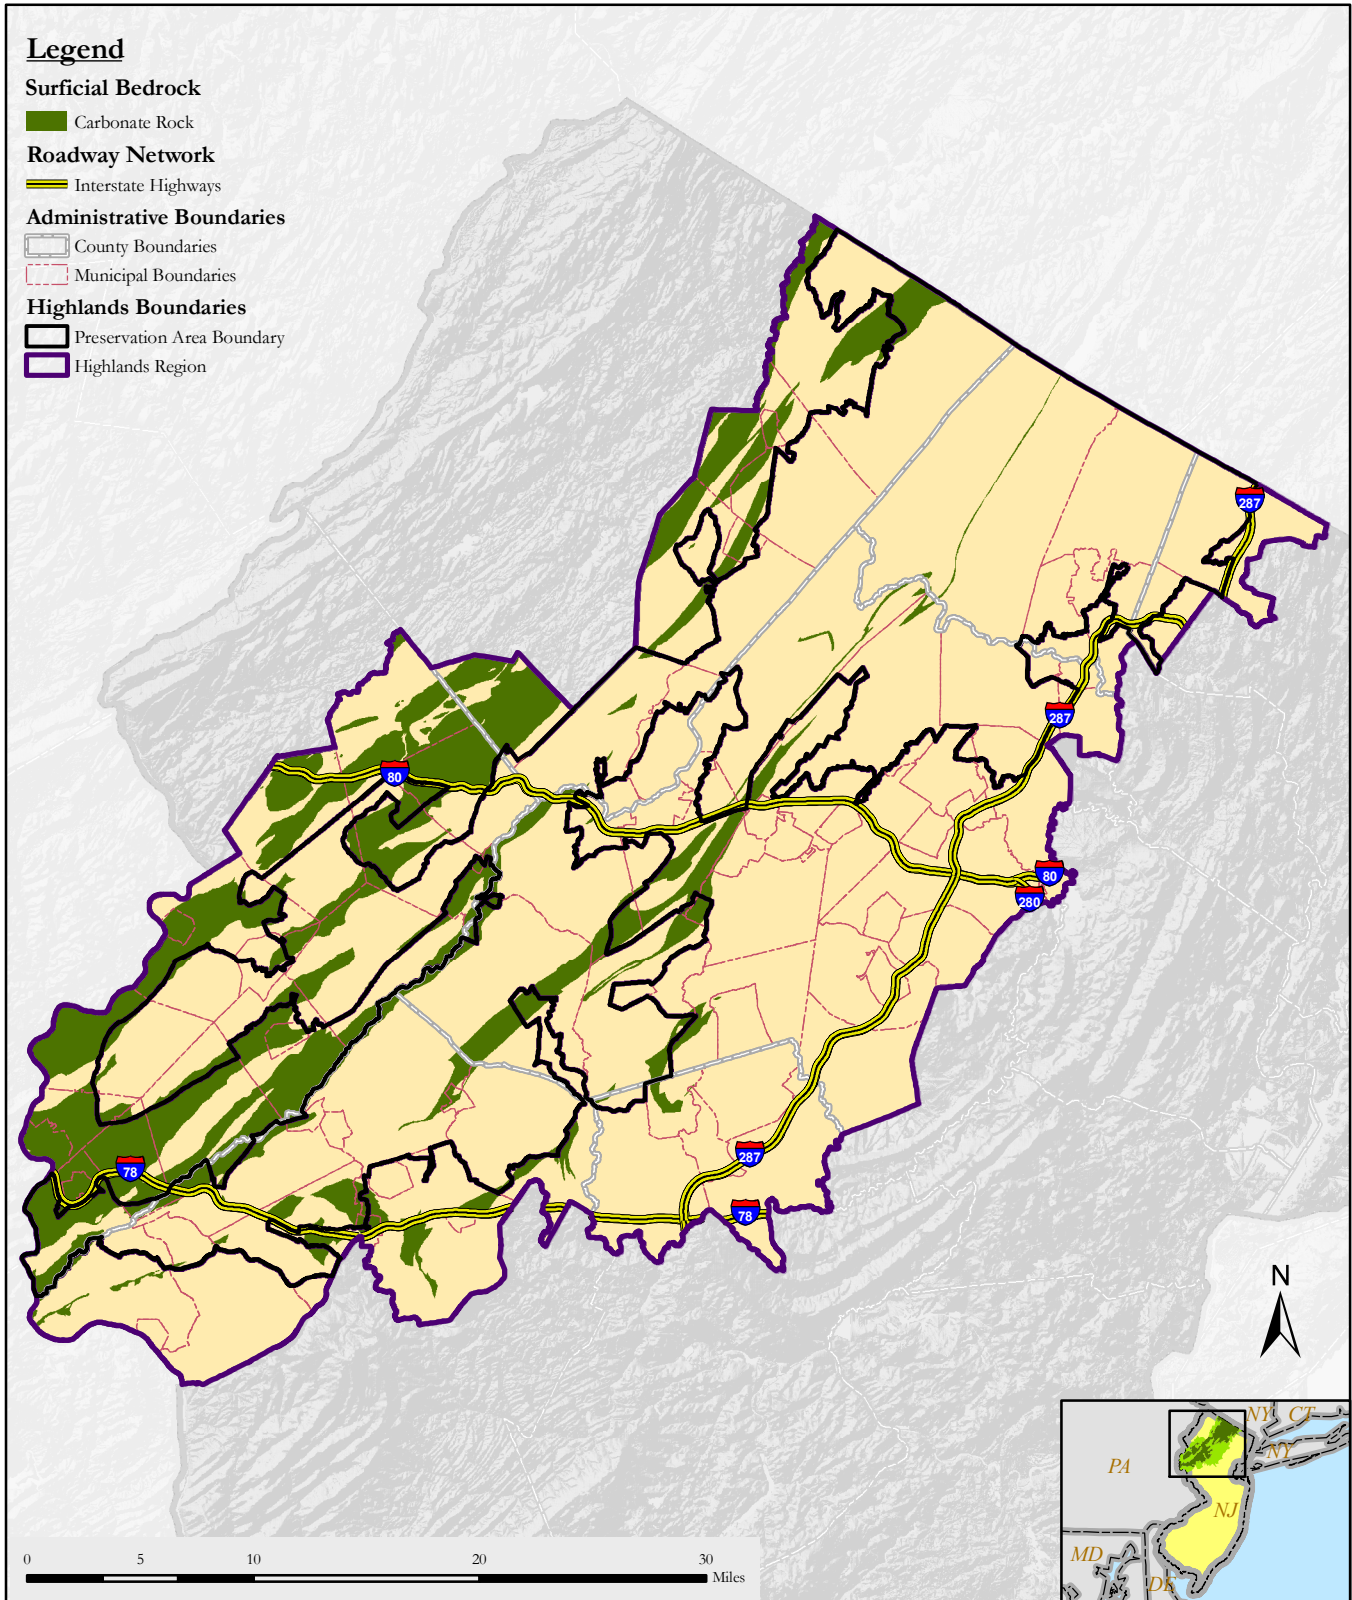

# Carbonate Rock Area

The Highlands Council makes no representations of any kind, including, but not limited to, the warranties of merchantability or fitness for a particular use, nor are any such warranties to be implied with respect to the information contained on this map. The State of New Jersey shall not be liable for any actions taken or omissions made from reliance on any information contained herein from whatever source nor shall the State be liable for any other consequences from any such reliance. Additional sources of information may include NJDOT and NJDEP GIS digital data, but this secondary product has not been verified by NJDOT or NJDEP.

**Highlands Regional Master Plan  
Final Draft, November 2007**

Sources:  
New Jersey Highlands Council, 2007